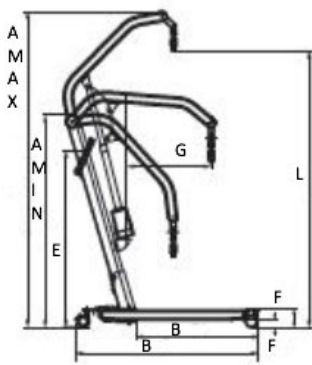

## Allegro Lite Atlas (180kg) Floor Lifter

The Allegro Lite Atlas floor lifter is designed to make the user's experience a truly comfortable lift and transfer to or from beds, chairs or even the floor. The Allegro Lite Atlas has an extra low lifting height to allow for floor lifts and adjustable lift mast to maximise the lifters lift range. The floor lifter comes standard with electric leg adjustment and has a 180kg weight limit, making it ideal to use in the nursing or care home environments. Allegro Lite Atlas is complimented by a full range of loop slings from XXS – XXL.

### Features

- 180kg SWL
- Electric leg spread & Linak powered lifting function
- Strong & Comfortable handles for easy manoeuvring
- Equipped with 75mm front castors & 75mm lockable rear castors
- Jumbo care diagnostic control & service monitor system
- Easy access emergency stop button
- Electric & manual emergency lowering devices
- Anti-entrapment feature – lowering of boom stops on resistance

L		A		B	B1	C	D	E	F	F1	G
Max	Min	Max	Min	109	93	53.8-102	61.8-110	120	11.5	5.2	45
178.5	52	202	140					115			
173.2	47	197	135					110			
168.5	42	192	130								

All measurements shown are in centimeters