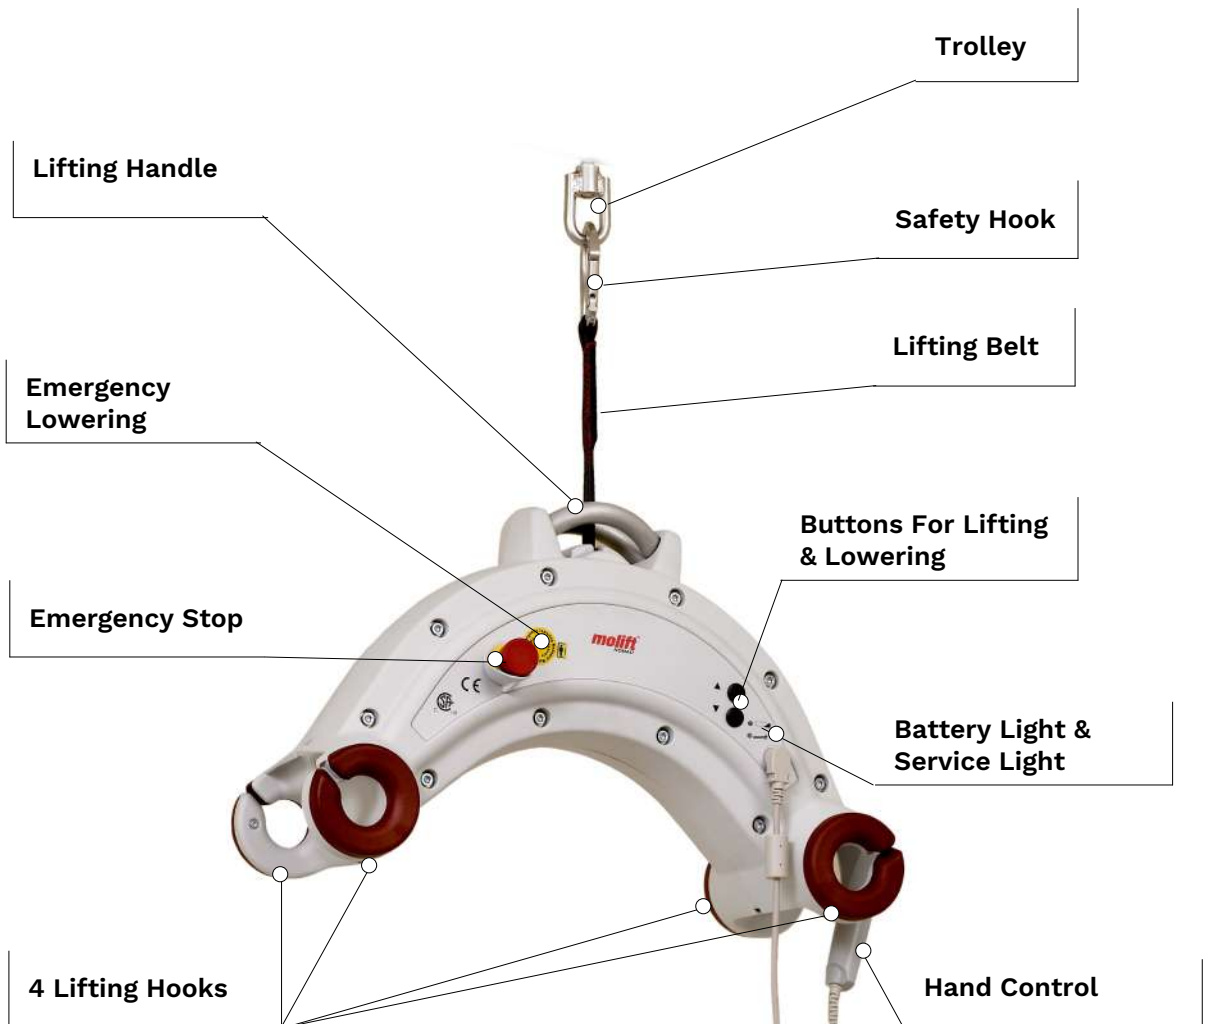

Scan to see
this product
In action

Etac Molift Nomad

Portable Hoist

The Etac Molift Nomad is a flexible and user-friendly portable ceiling hoist which is intuitive and easy to operate. Characterised by an innovative design and user friendliness, the Etac Molift Nomad has a unique and attractive design. The curved shape is designed to accommodate the user's head with ample space, while the integrated 4-point yoke provides ultimate safety, comfort and dignity during the lift and transfer. The combination with a compatible sling ensures the user will achieve a correct and comfortable transfer position. The integrated handles make it truly portable. If rail installations through a door opening are not possible, the Etac Molift Nomad can climb from room to room, i.e. from one rail system to another. The Etac Molift Nomad weighs just 6.8kg and has a remarkable SWL of 230 KG.

Technical Specifications

- Measure: 522 x 200 x 329mm (L x W x H)
- Unit Weight: 6.8kg
- Unit Capacity: 230kg (Optional 255kg)
- Battery: 26.5V – 1.9MiCS or NiMH 2.2Ah (defined as green battery by the EU)
- Lifting Height: 2 Metres (Length of lifting belt)
- Material Fibre: armoured plastic & aluminium

Features

- High Lift Capacity (230kg SWL or Optional 255kg SWL)
- High Lift Speed 35mm/second with soft start-stop function
- Exceptionally high battery performance (70+ lifts per charge)
- Compatible with the Large Floor Trolley
- Fast overnight charging system (charger may be desktop or wall mounted)
- Built in electronic lift counter / service alert
- Splash proof casing
- Compatible with patented Flexi-Link & Connectus Connection Systems