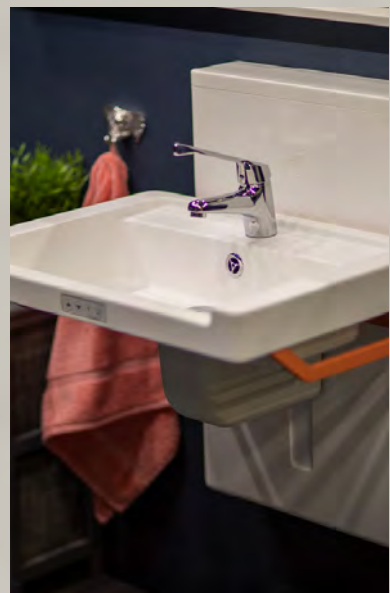

BEKA home

Products designed to enhance
Independent Living

About BEKA home

BEKA home is a range of products developed to support people to live independently in their own home. In later life, health issues can sometimes challenge people's independent lifestyle, and these products have been specifically designed to address this. Whilst each product offers a range of features that support daily living needs, style and design have not been compromised, allowing your home to look and feel as inspirational as ever, whilst discreetly giving you the extra support you need. With attention to design detail and optional features such as Airspa, Lights and Sound systems, every product has been designed to support and enhance bathroom routines.

Washing

AQUBA

Compact height adjustable wash basin

Overcome different basin requirements with the ability to preset 2 heights.

The AQUBA height adjustable wash basin has an elegant, compact design, perfect for fitting under a window or mirror. Its feature to enable 2 preset heights to be programmed makes it perfect for home situations where one family member uses a wheelchair.

Music-sound system

Sound and vibrations to suit individual needs

Transfer systems

If a little extra help is needed to manoeuvre around the house or into the bath or shower, BEKA home offer a range of mobile hoists and shower chairs.

NORA home

Compact standing aid

CARLO home

Compact mobile hoist enabling safe transfer

EVE!

2-in-1 shower seat and bath lifter

Changing Tables

Whilst many will never need to use a changing table in their own home, if support needs require it, BEKA Home offers a range of wall mounted and portable changing table solutions that can be used in wet rooms.