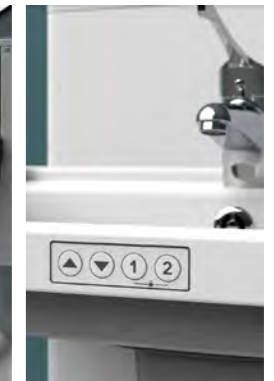

Washing

AQUBA

Compact height adjustable wash basin

Overcome different basin requirements with the ability to preset 2 heights.

The AQUBA height adjustable wash basin has an elegant, compact design, perfect for fitting under a window or mirror. Its feature to enable 2 preset heights to be programmed makes it perfect for home situations where one family member uses a wheelchair.