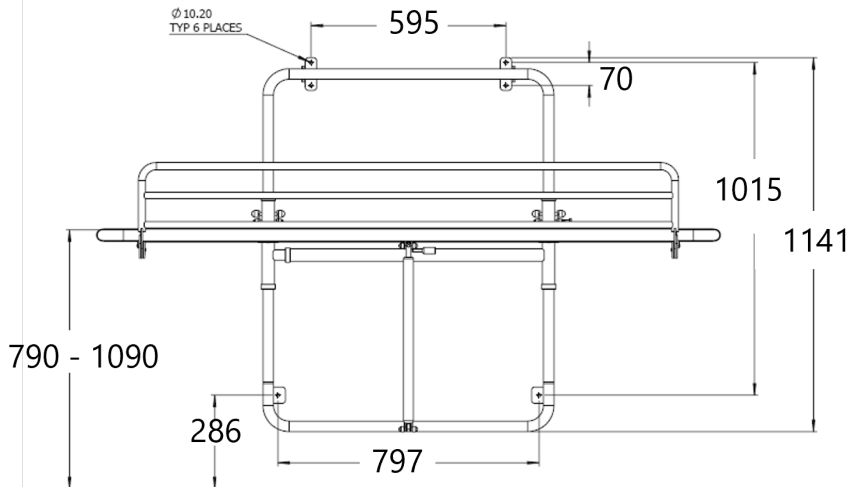

Ø 10.20  
TYP 6 PLACES

216

CTM3 FOLDED WITH GUARD  
SCALE 1 : 20