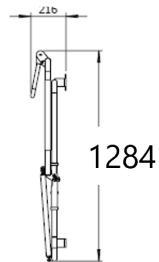

Ø 10.20  
TYP 6 PLACES

216

CTM3 FOLDED WITH GUARD  
SCALE 1 : 20