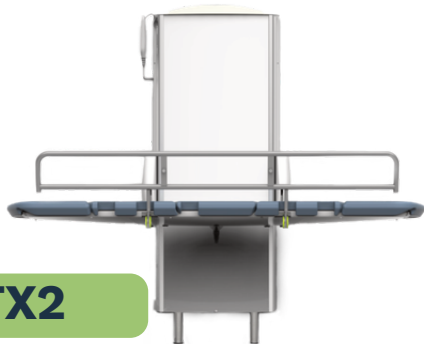

Astor Changing and Showering Tables

CTX2

CTX2 - CP

Invincible

CT Nivano

CTE2 - CP

CTM3

WN

OB

Astor CTE3-CP Changing Table

CHANGING TABLES	CTX2	CTX2-CP	Invincible	CT Nivano	CTE2-CP	CTM3	WN	OB
Maximum working load (kg)	200	200	227	150 or 220	200	150	130	130
Height adjustment (mm)	740	740	740	600	600	300		
Highest (mm)	1040	1040	1040	950	950			
Lowest (mm)	300	300	300	350	350			
Mattress width (mm)	700	700	800	700	800	700	660	800
Mattress length (mm)	1500 / 1800	1800	1800	1000-1900	1800	1200 - 1900	1000 - 1900	1200 - 1900
Integrated shower tray and waste	✔	✔						
Mattress type	Padded Polyurethane	Padded Polyurethane	Cut / graffiti resistant Polyethylene	Durable non-rip high tension vinyl	Durable non-rip high tension vinyl	Durable non-rip high tension vinyl	Durable non-rip high tension vinyl	Durable non-rip high tension vinyl
Integrated light	✔	✔						
Foldaway front guard	✔	✔	✔ Split	✔ Optional	✔	✔ Optional	✔ Optional	✔ Optional
Handset operation	✔	✔	Optional Extra	✔	✔			
Button operation			✔					
Cut and graffiti resistant			✔					
IK10 robust tested - highest level			✔					
Emergency stop button		✔	✔					
Battery back-up	✔	✔	✔	✔	✔			
Designed for Changing Places Toilets and Multi User Environments		✔	✔		✔			